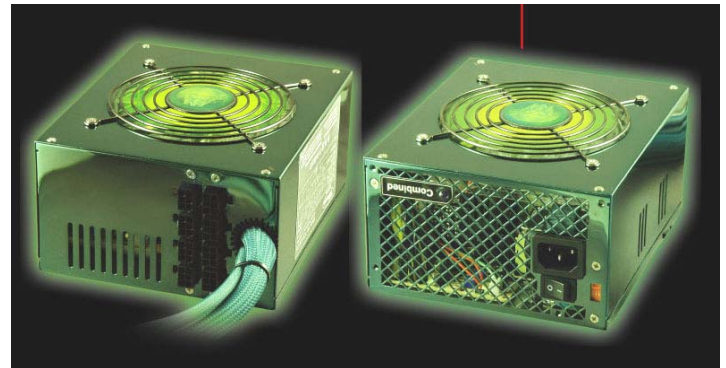

SILENT GREEN

- **+12V1 and +12V2 auto combine**
- 100% environmental friendly product
- No Harmful Chemicals used in product and its production
- Total Power: 500W and 600W
- Silent 120mm Fan
- Green LED to add gaming effect
- Green Titanium mirror finishing case
- Modular EZ Cable give user more cable management
- 0.99 Active PFC
- EMI filtered 6 pin power lead for PCI express video card

Active Power Factor Correction, an essential device that save energy and provide stable power to devices

Comply with the newest environment protect regulation in Europe. A complete lead free product and it's production process. Thus make a greener world.

Silent Green power supply come with two EMI filter PCI express power lead and with a combine 30Amp power from +12V1 and +12V2 to make it SLI compatible

Comply with the power requirement of newest Intel Dual Core technology.